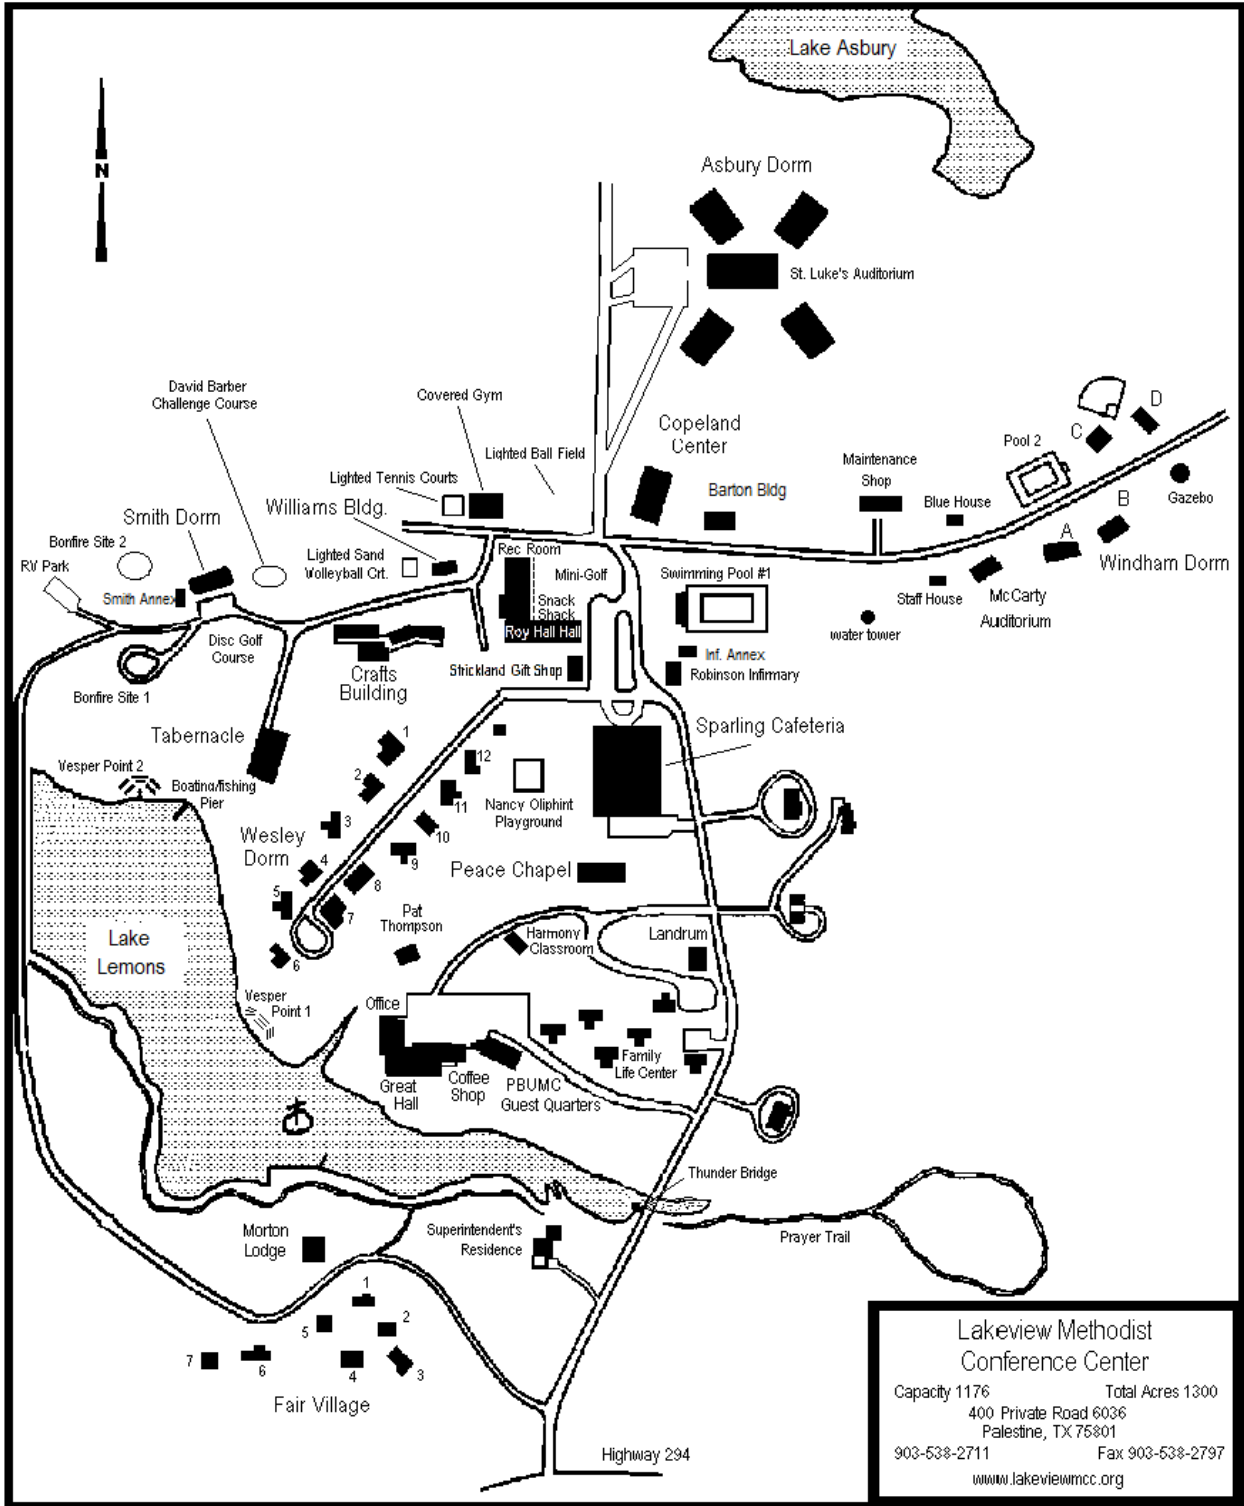

Driving Directions To Lakeview

Directions from Dallas area:

Take I-45 south to Fairfield. Take the Hwy. 84 exit. Turn left (east) on Hwy. 84. Travel about 25 miles to the intersection with Hwy. 79. Turn left (north) on Hwy. 79/84. Cross the Trinity River. About 1/2 mile past the Trinity River Bridge you will veer off to the right onto Hwy. 294 heading toward Elkhart. (There is a green highway sign indicating that Lakeview is this way). Travel about 6 miles to the Lakeview entrance on the left.

Directions from Houston area:

Take I-45 north to Buffalo. Take exit 178 for Hwy. 79. Turn right (north) on Hwy. 79 heading toward Palestine. About 30 miles down the highway you will cross the Trinity River. About 1/2 mile past the Trinity River Bridge you will veer off to the right onto Hwy. 294 heading toward Elkhart. (There is a green highway sign indicating that Lakeview is this way). Travel about 6 miles to the Lakeview entrance on the left.

Directions from Tyler area:

Travel on Hwy. 155 south to Palestine. At Palestine, turn left on Loop 256. Take the Loop to the south side of town (continue past Wal-Mart). At the intersection of FM 322, turn left (between Ryan's Steakhouse and Palestine Regional Medical Center.) Travel about 8 miles to the first stop sign which is at Hwy. 294. Turn right on Hwy. 294. Lakeview's entrance is about 2.5 miles down the highway on the right.

Directions from Southeast Texas area:

Travel north on Hwy. 287 to Elkhart. At the signal light in Elkhart, turn left on Hwy. 294. Travel about 6 miles to Lakeview's entrance on the right.

400 Private Road 6036
Palestine, TX 75801
P: 903-538-2711 F: 903-538-2797
www.lakeviewmcc.org
info@lakeviewmcc.org